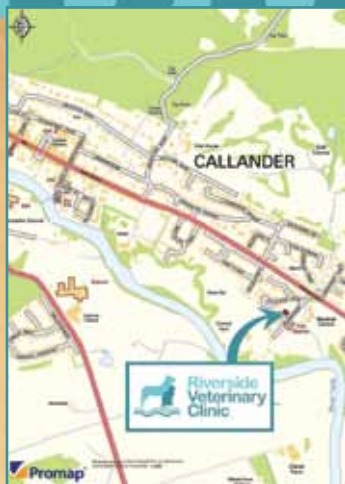

**Riverside  
Veterinary  
Clinic**

*Looking after your best friends*

**New Practice Opening in**

**Callander**

**June 2014**

**Come and see us!**

**Call us on  
01877 381213**

Business as usual at  
36 Forth Crescent  
Riverside  
Stirling FK8 1LG  
01786 464191