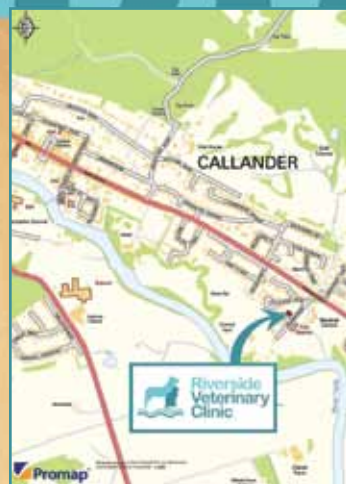

**Riverside  
Veterinary  
Clinic**

*Looking after your best friends*

**New Practice Opening in**

**Callander**

**June 2014**

**Come and see us!**

**Call us on  
01877 381213**

Business as usual at  
36 Forth Crescent  
Riverside  
Stirling FK8 1LG  
01786 464191